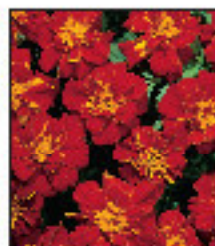

Marigold Pentland Red