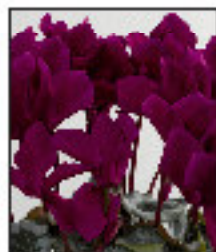

Cyclamen Sterling Purple