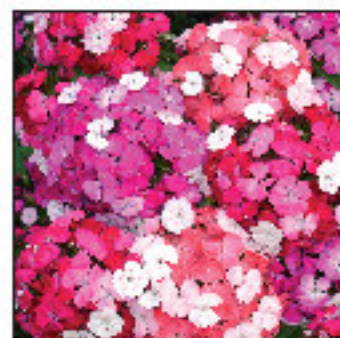

Dianthus Novema Clown