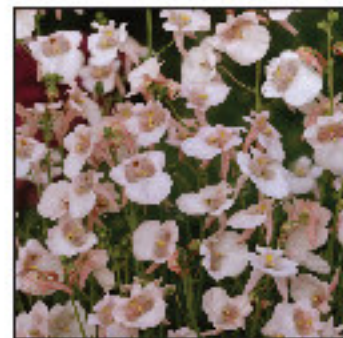

Diascia Asca White Blush

Diascia

Order for	Wks 10-24
Plants/tray	100
Price/tray	£16.80
Price/each	16.8p

F1 ASCA. A lower cost seed-raised alternative to cuttings. Superb flowers all summer

- **F1 ASCA APRICOT** – Apricot salmon
- **F1 ASCA PINK** – Candyfloss pink
- **F1 ASCA WHITE BLUSH** – White with pink blush