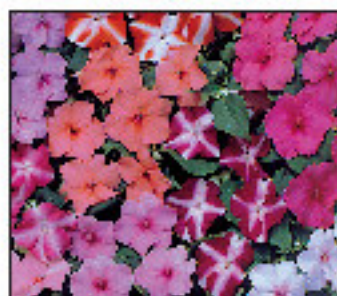

Impatiens Accent Mixed