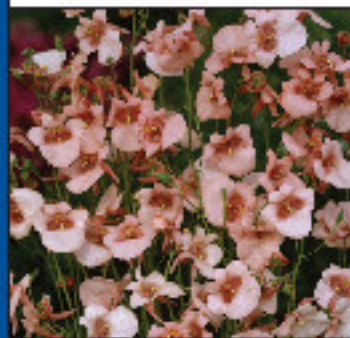

Diascia Asca Apricot