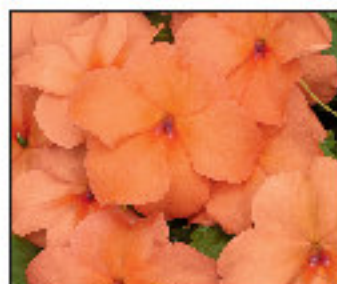

Impatiens Xtreme Salmon