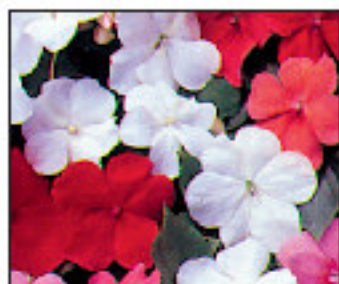

Impatiens Accent Sunrise Mixed