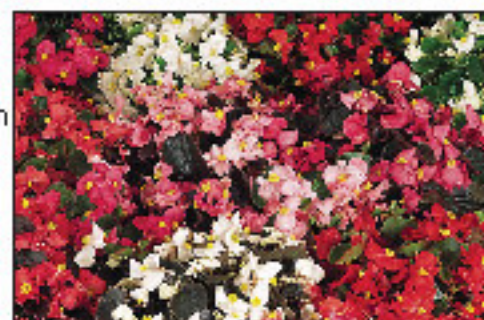

F1 DEVIL. The brightly coloured flowers contrast well with the dark bronze foliage

F1 DEVIL LIGHT PINK - Large light pink flowers

F1 DEVIL PINK AND WHITE - Bicolour

F1 DEVIL RED - Scarlet flowers

F1 DEVIL ROSE - Vibrant rose pink

F1 DEVIL WHITE - Pure white

F1 DEVIL MIXED - Superb bronze shaded mixture

F1 ORGANDY MIXED - A mixture of colours in both bronze and green leafed types, well matched for habit and flowering period

Begonia Organdy Mixed