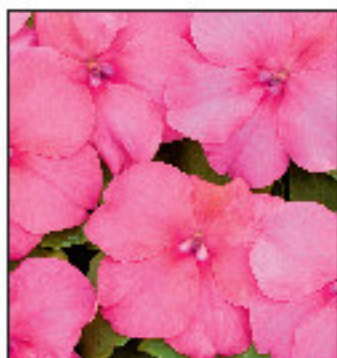

Impatiens Xtreme Rose