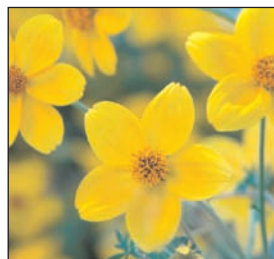

Bidens Peter's Gold Carpet