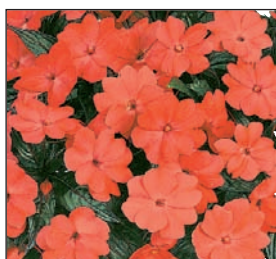

Impatiens New Guinea Harmony Salmon