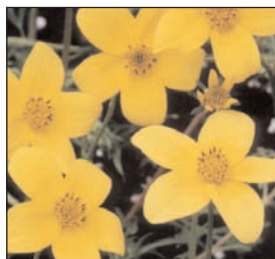

Bidens Aurea