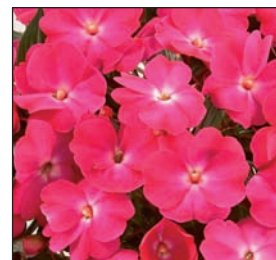

Impatiens New Guinea Harmony Dark Pink