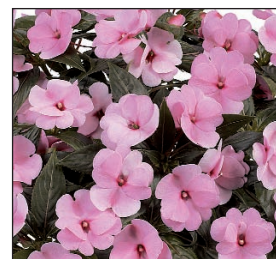

Impatiens New Guinea Harmony Pink