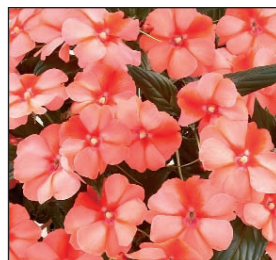

Impatiens New Guinea Harmony Apricot Cream