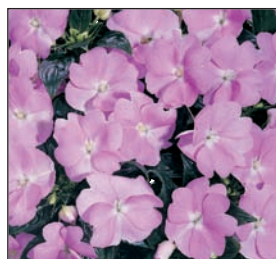

Impatiens New Guinea Harmony Lavender