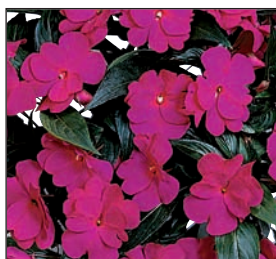

Impatiens New Guinea Harmony Dark Violet