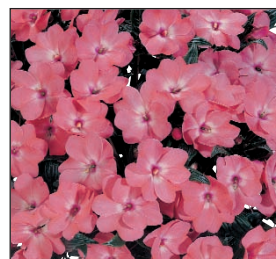

Impatiens New Guinea Harmony Peach