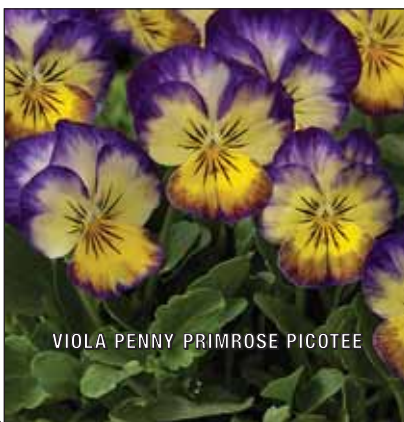

BEGONIA ILLUMINATION GOLDEN PICOTEE

Mounding garden habit with a multitude of large uniquely coloured blooms.

VIOLA PENNY PRIMROSE PICOTEE